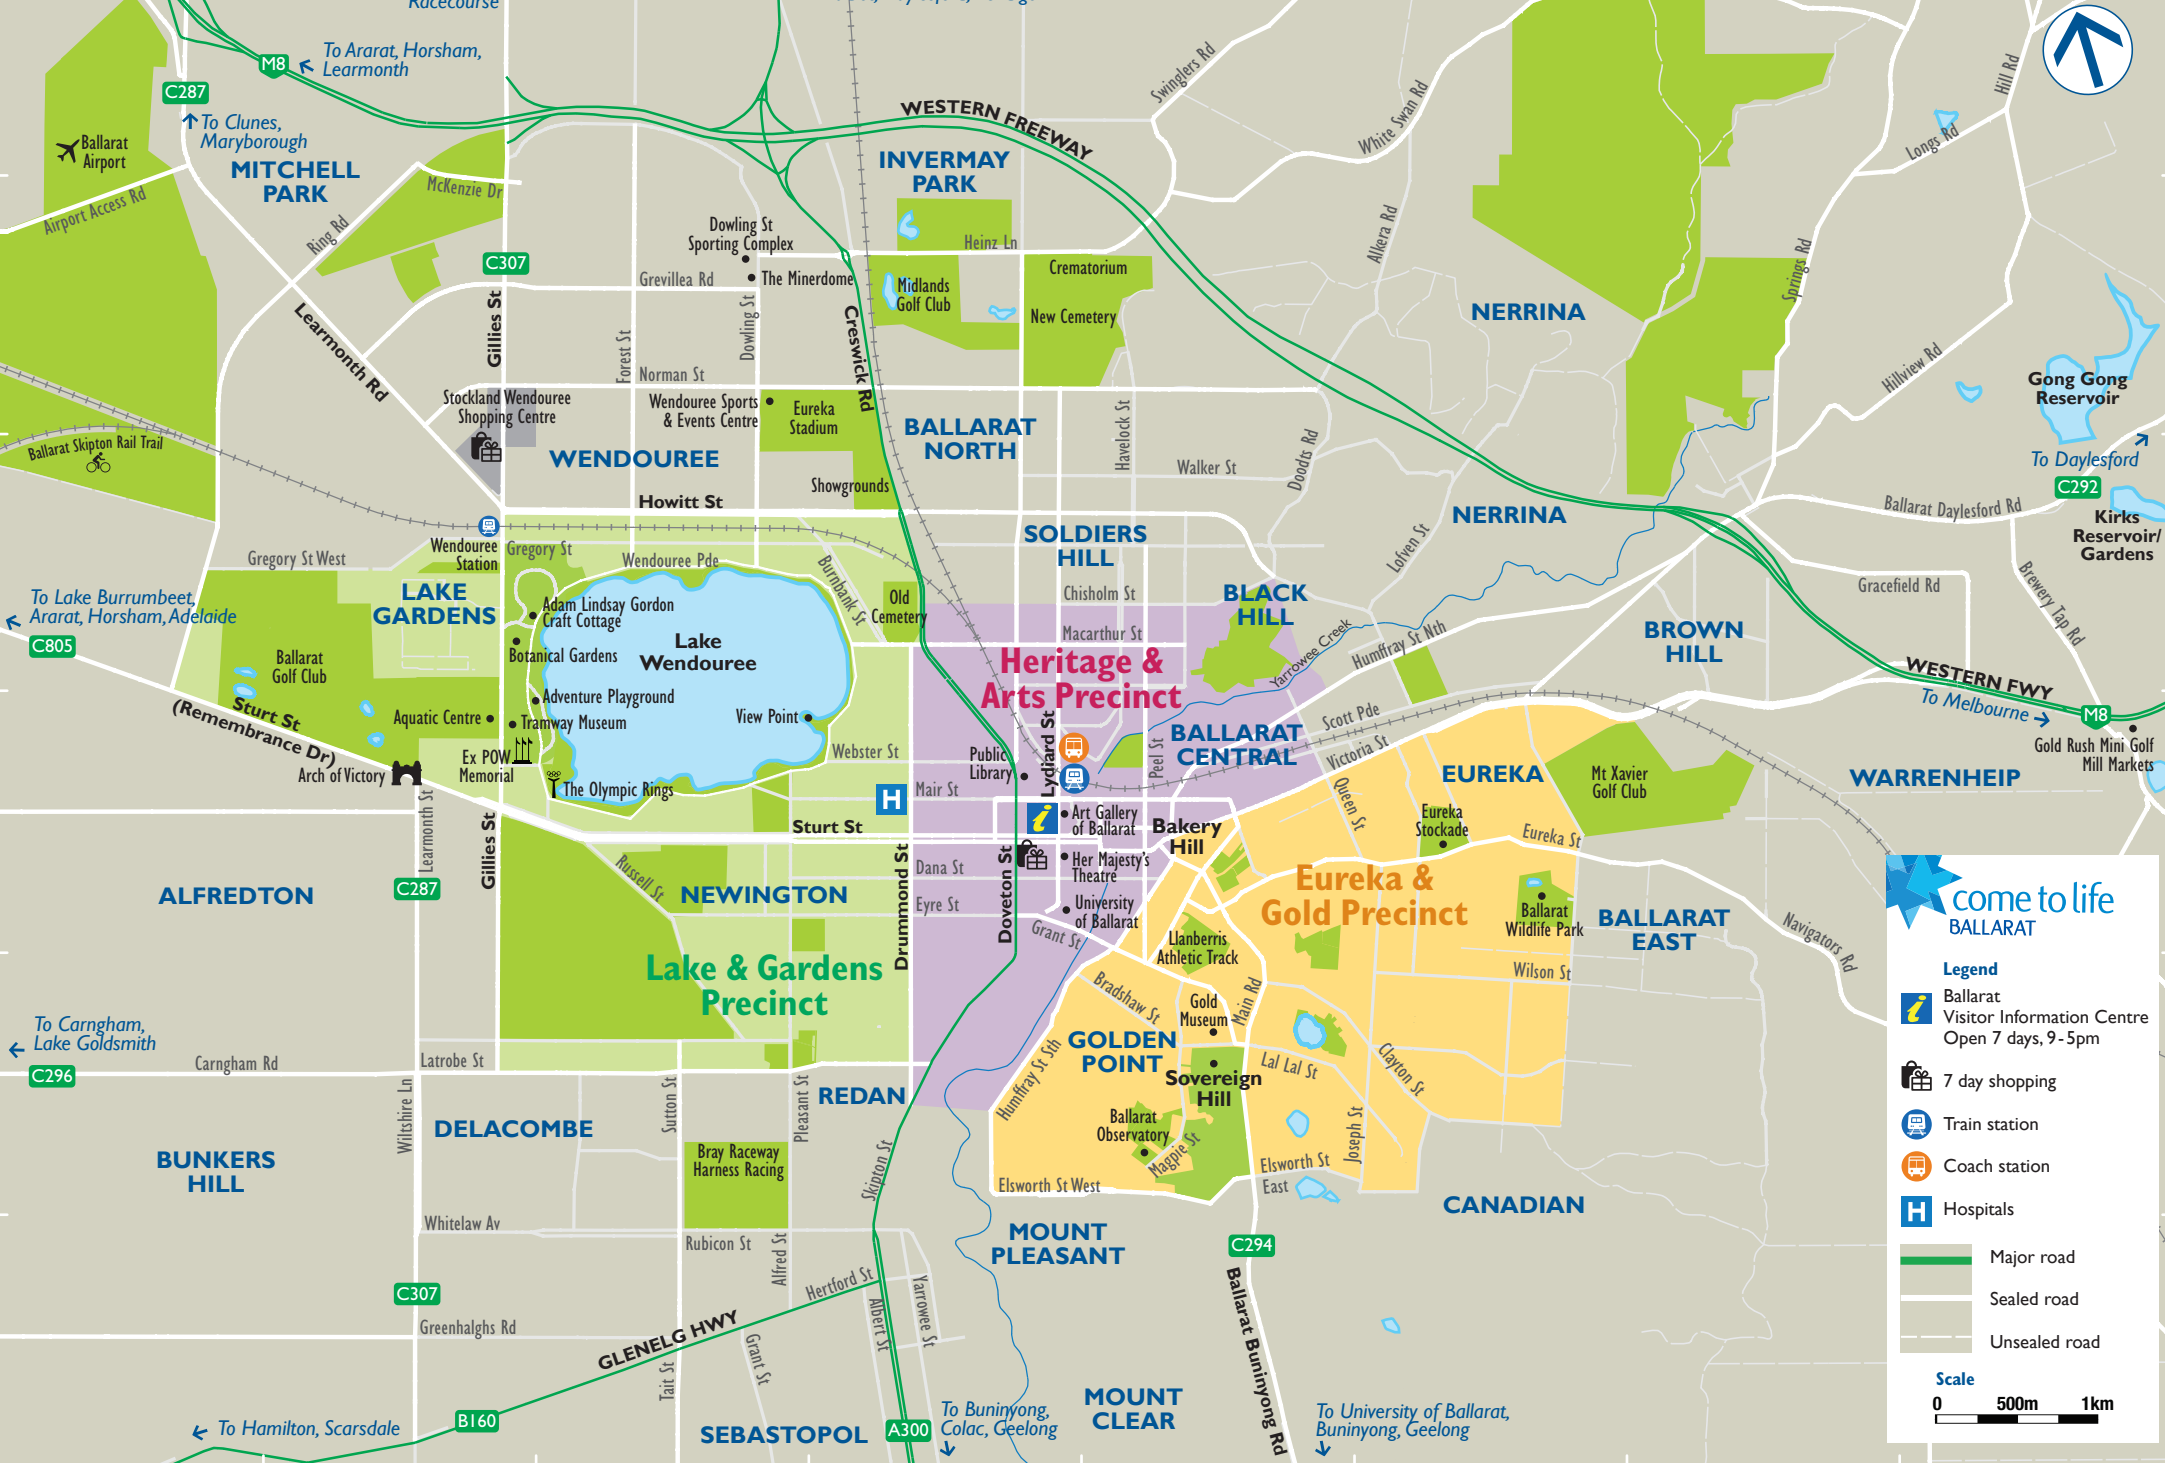

BALLARAT

come to life BALLARAT

- Legend**
- Ballarat
 - Visitor Information Centre
Open 7 days, 9-5pm
 - 7 day shopping
 - Train station
 - Coach station
 - Hospitals
 - Major road
 - Sealed road
 - Unsealed road